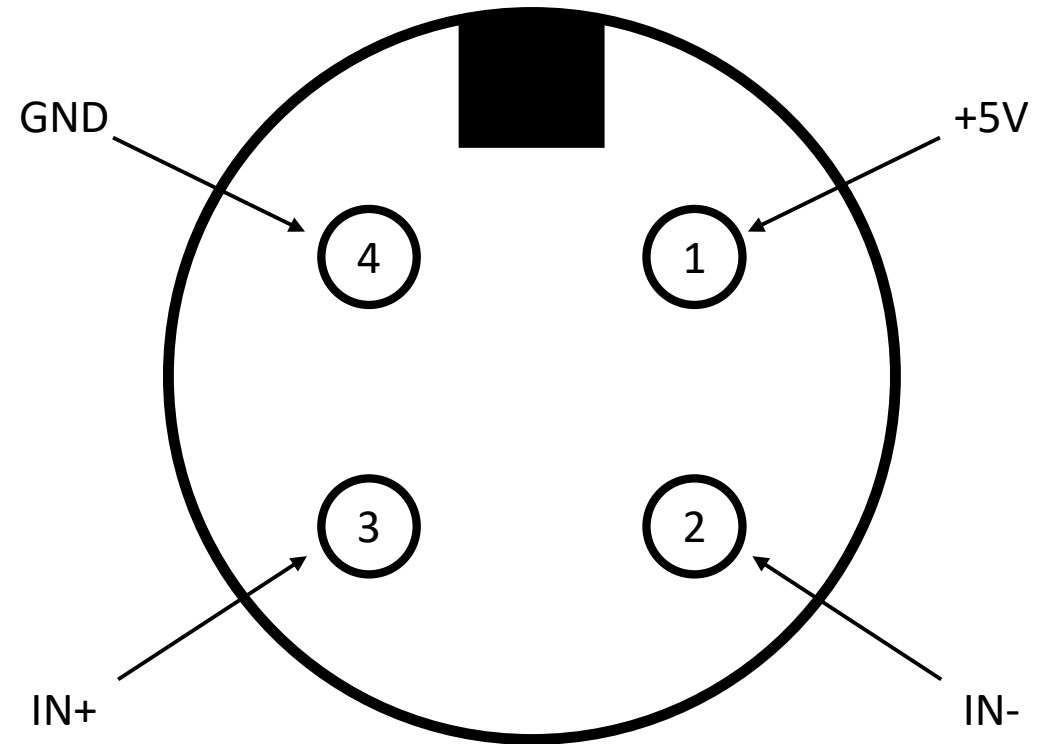

Load cell connector pinout

Mates with input connectors of: forza, forza-b, forza-j

Solder side

Four-pole male Binder connector
Part Number: 09-9767-70-04

View from solder side